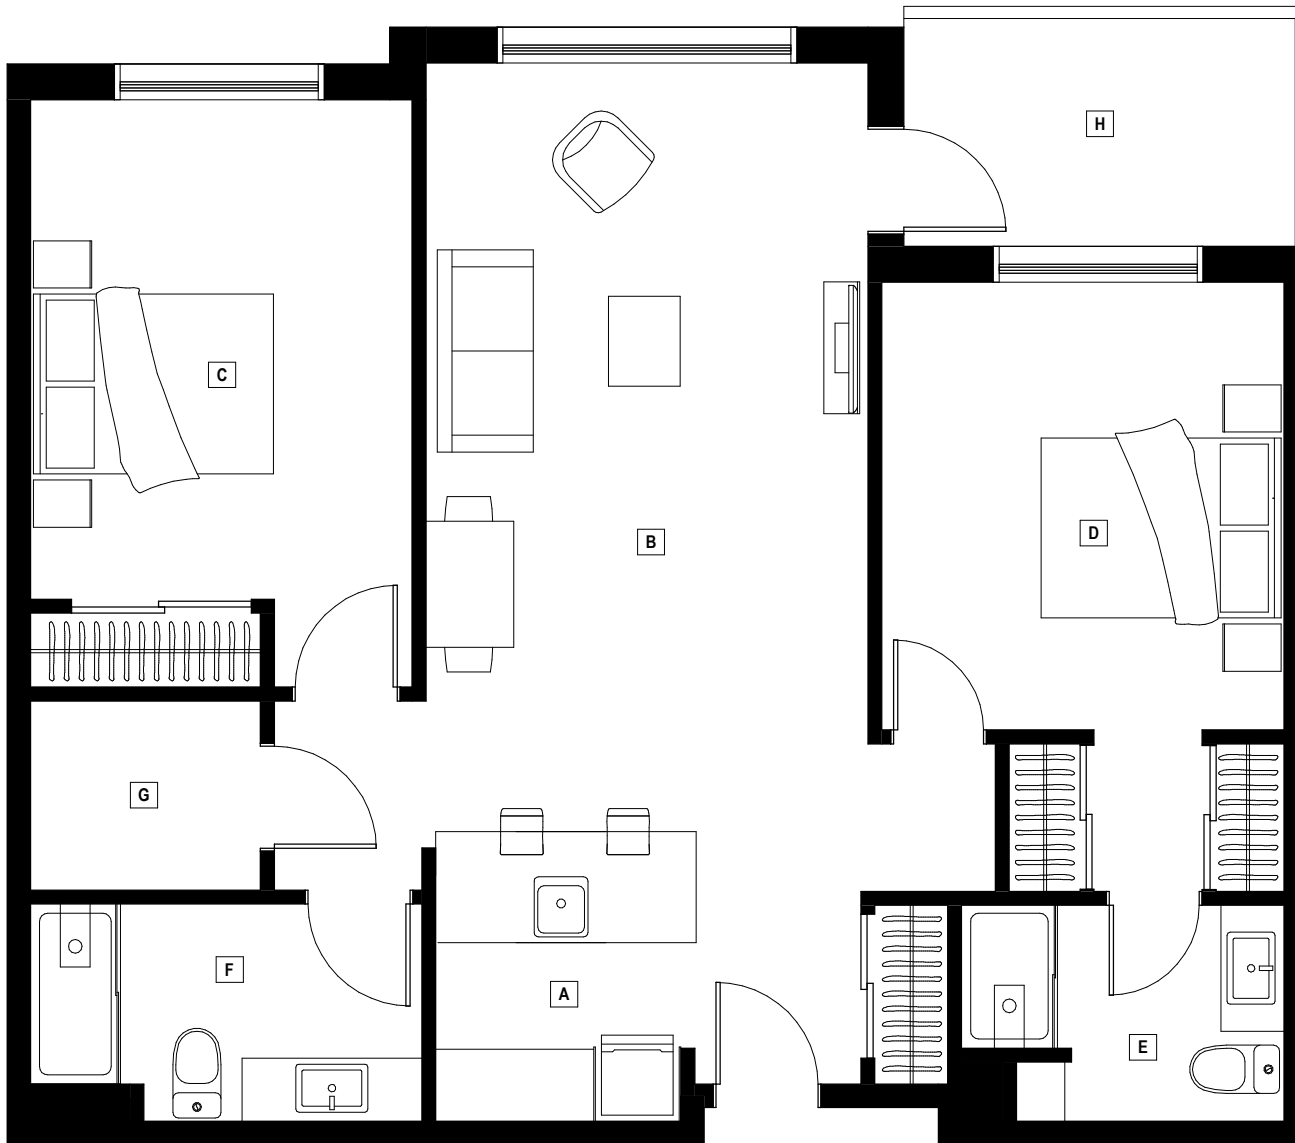

## 2 BEDROOM BEECHWOOD

AREA  
964 SQ. FT

- |   |  |
|---|--|
| <b>A</b> KITCHEN<br>6' - 8" x 8"                | <b>E</b> BATHROOM<br>6' x 6'           |
| <b>B</b> DINING & LIVING ROOM<br>12' - 2" x 21' | <b>F</b> BATHROOM<br>11' x 6'          |
| <b>C</b> BEDROOM 1<br>10' - 4" x 13' - 8"       | <b>G</b> STORAGE<br>6' - 4" x 5' - 2"  |
| <b>D</b> BEDROOM 2<br>11' x 12' - 4"            | <b>H</b> BALCONY<br>11' - 3" x 6' - 8" |

### UNITS

001 101 201 221 301 321 401 421

### KEY PLAN