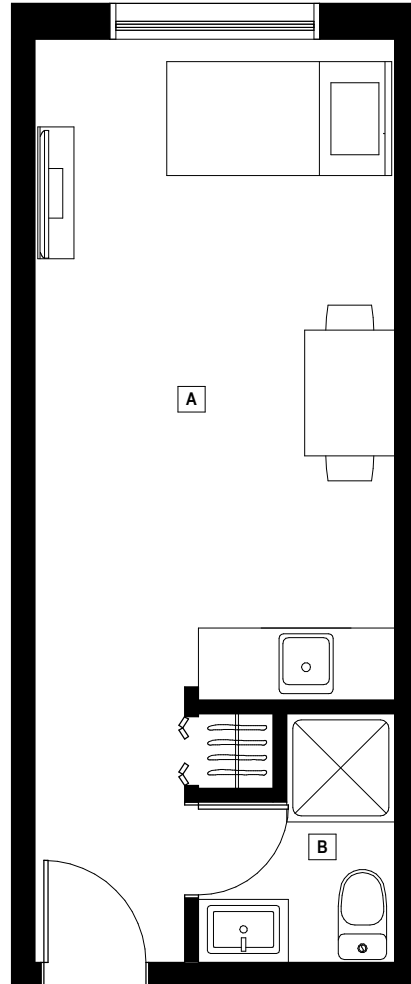

Regency
Westwood
 RETIREMENT RESORT

STUDIO S

AREA
 333 SQ. FT

A LIVING ROOM
 10' x 18'

B BATHROOM
 5' - 5" x 7'

UNITS

008 121

KEY PLAN

The furniture is shown for illustration purposes only. This is not an official document. Dimensions and areas (Gross) are subject to change without notice. Area and position of structural elements may vary depending of location of unit in building.